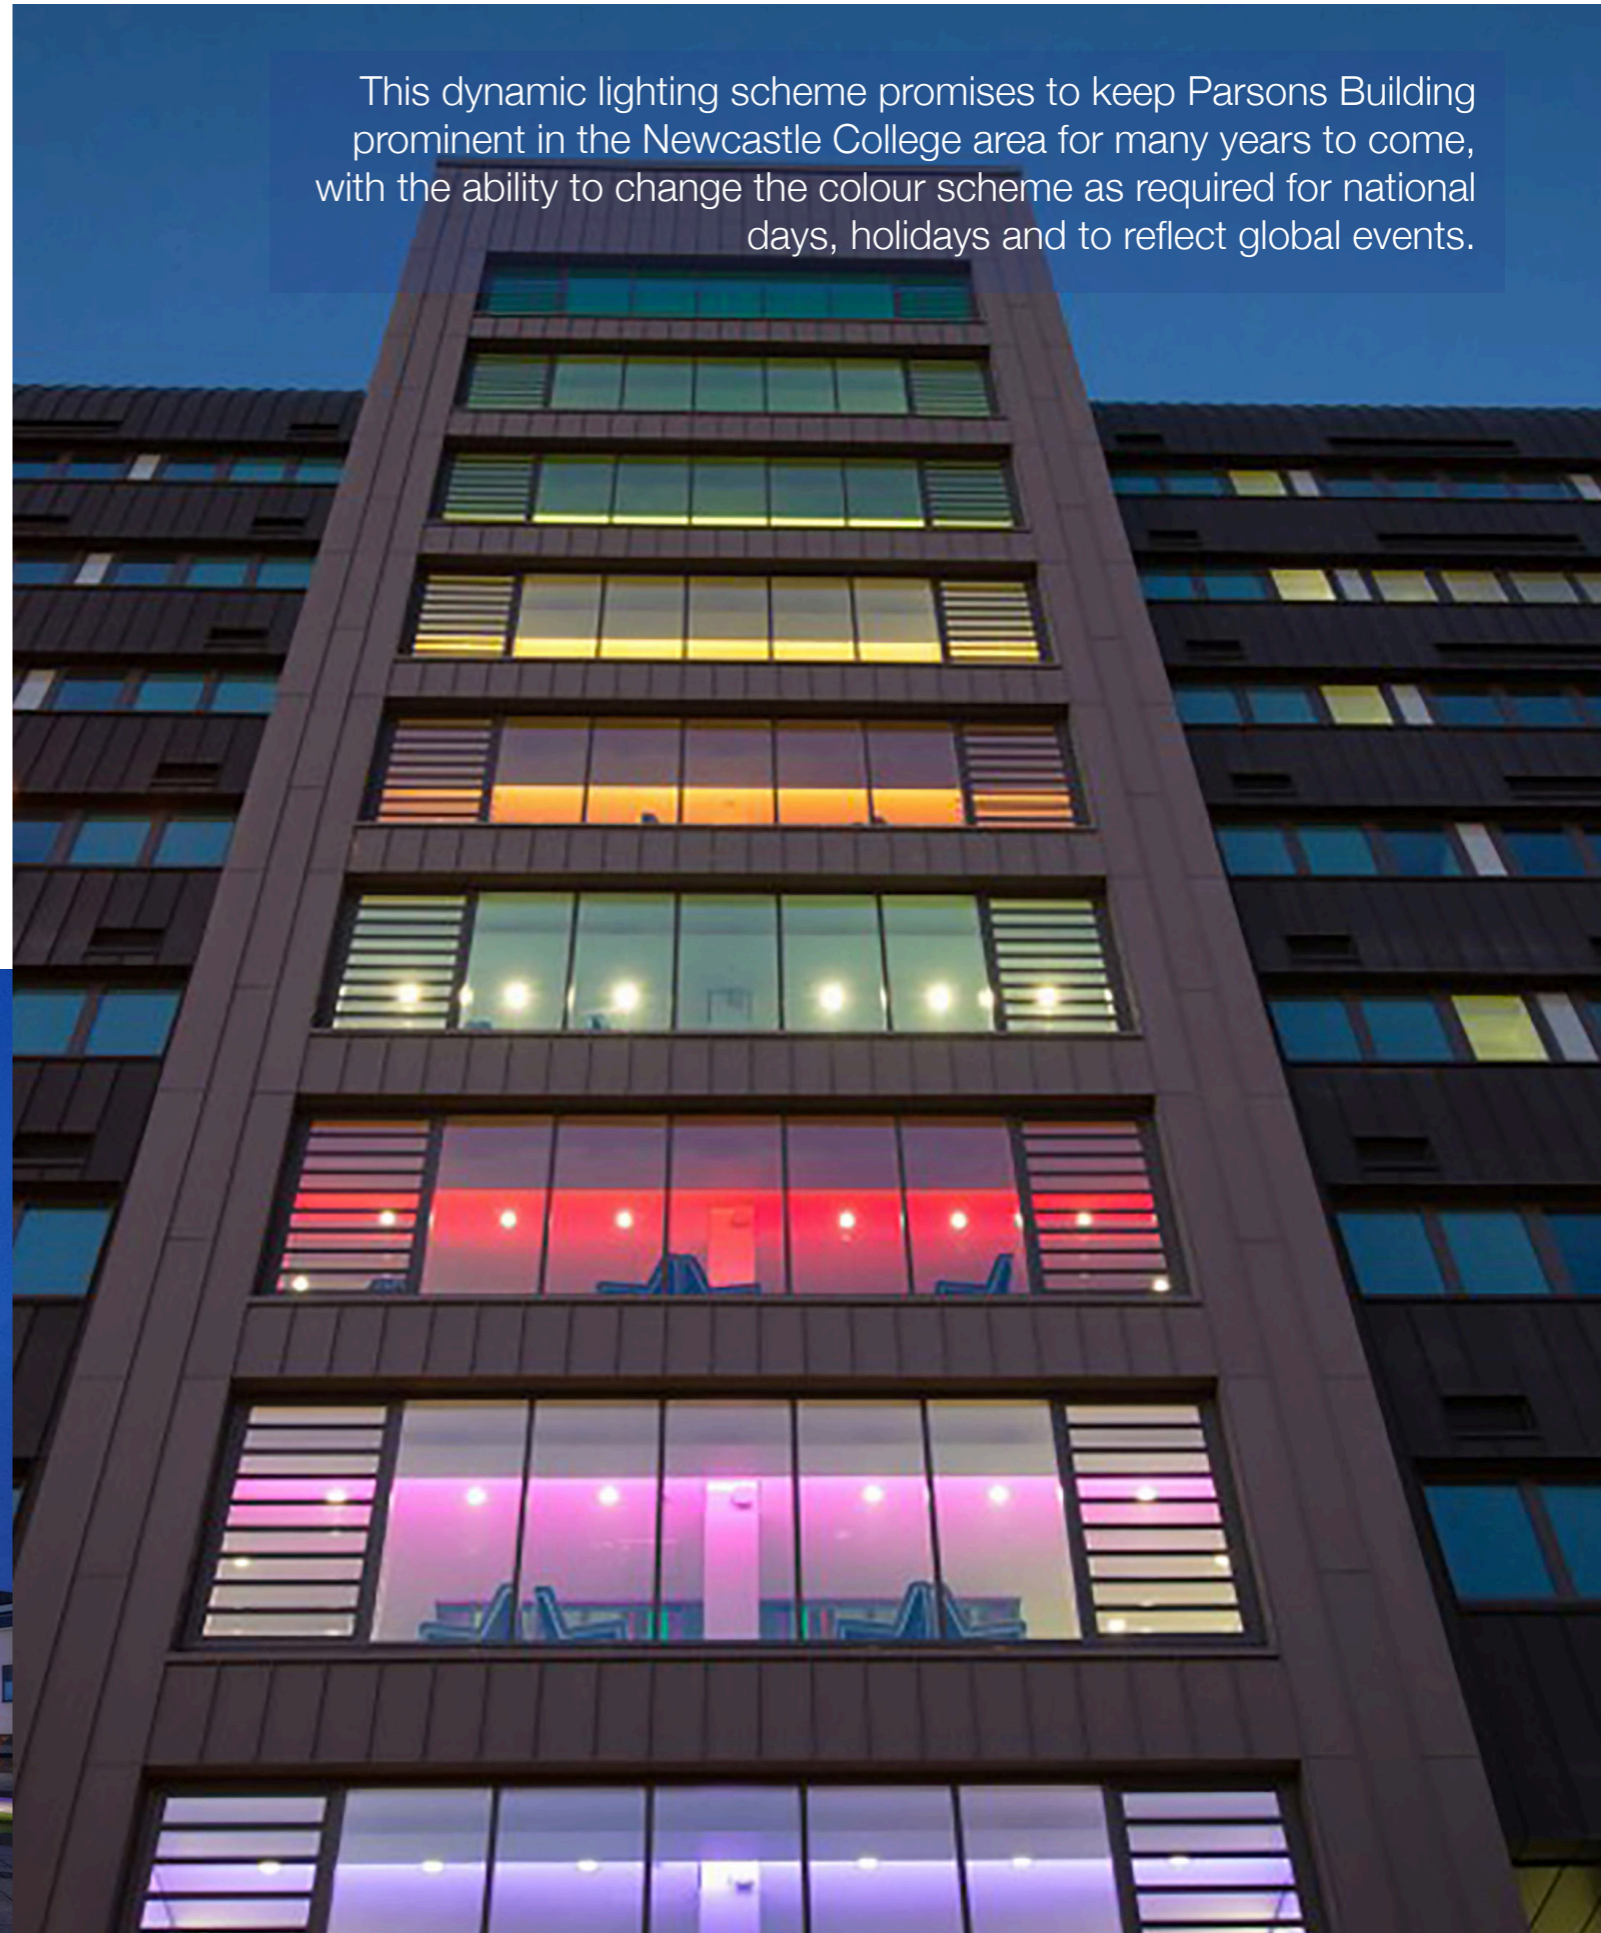

This dynamic lighting scheme promises to keep Parsons Building prominent in the Newcastle College area for many years to come, with the ability to change the colour scheme as required for national days, holidays and to reflect global events.