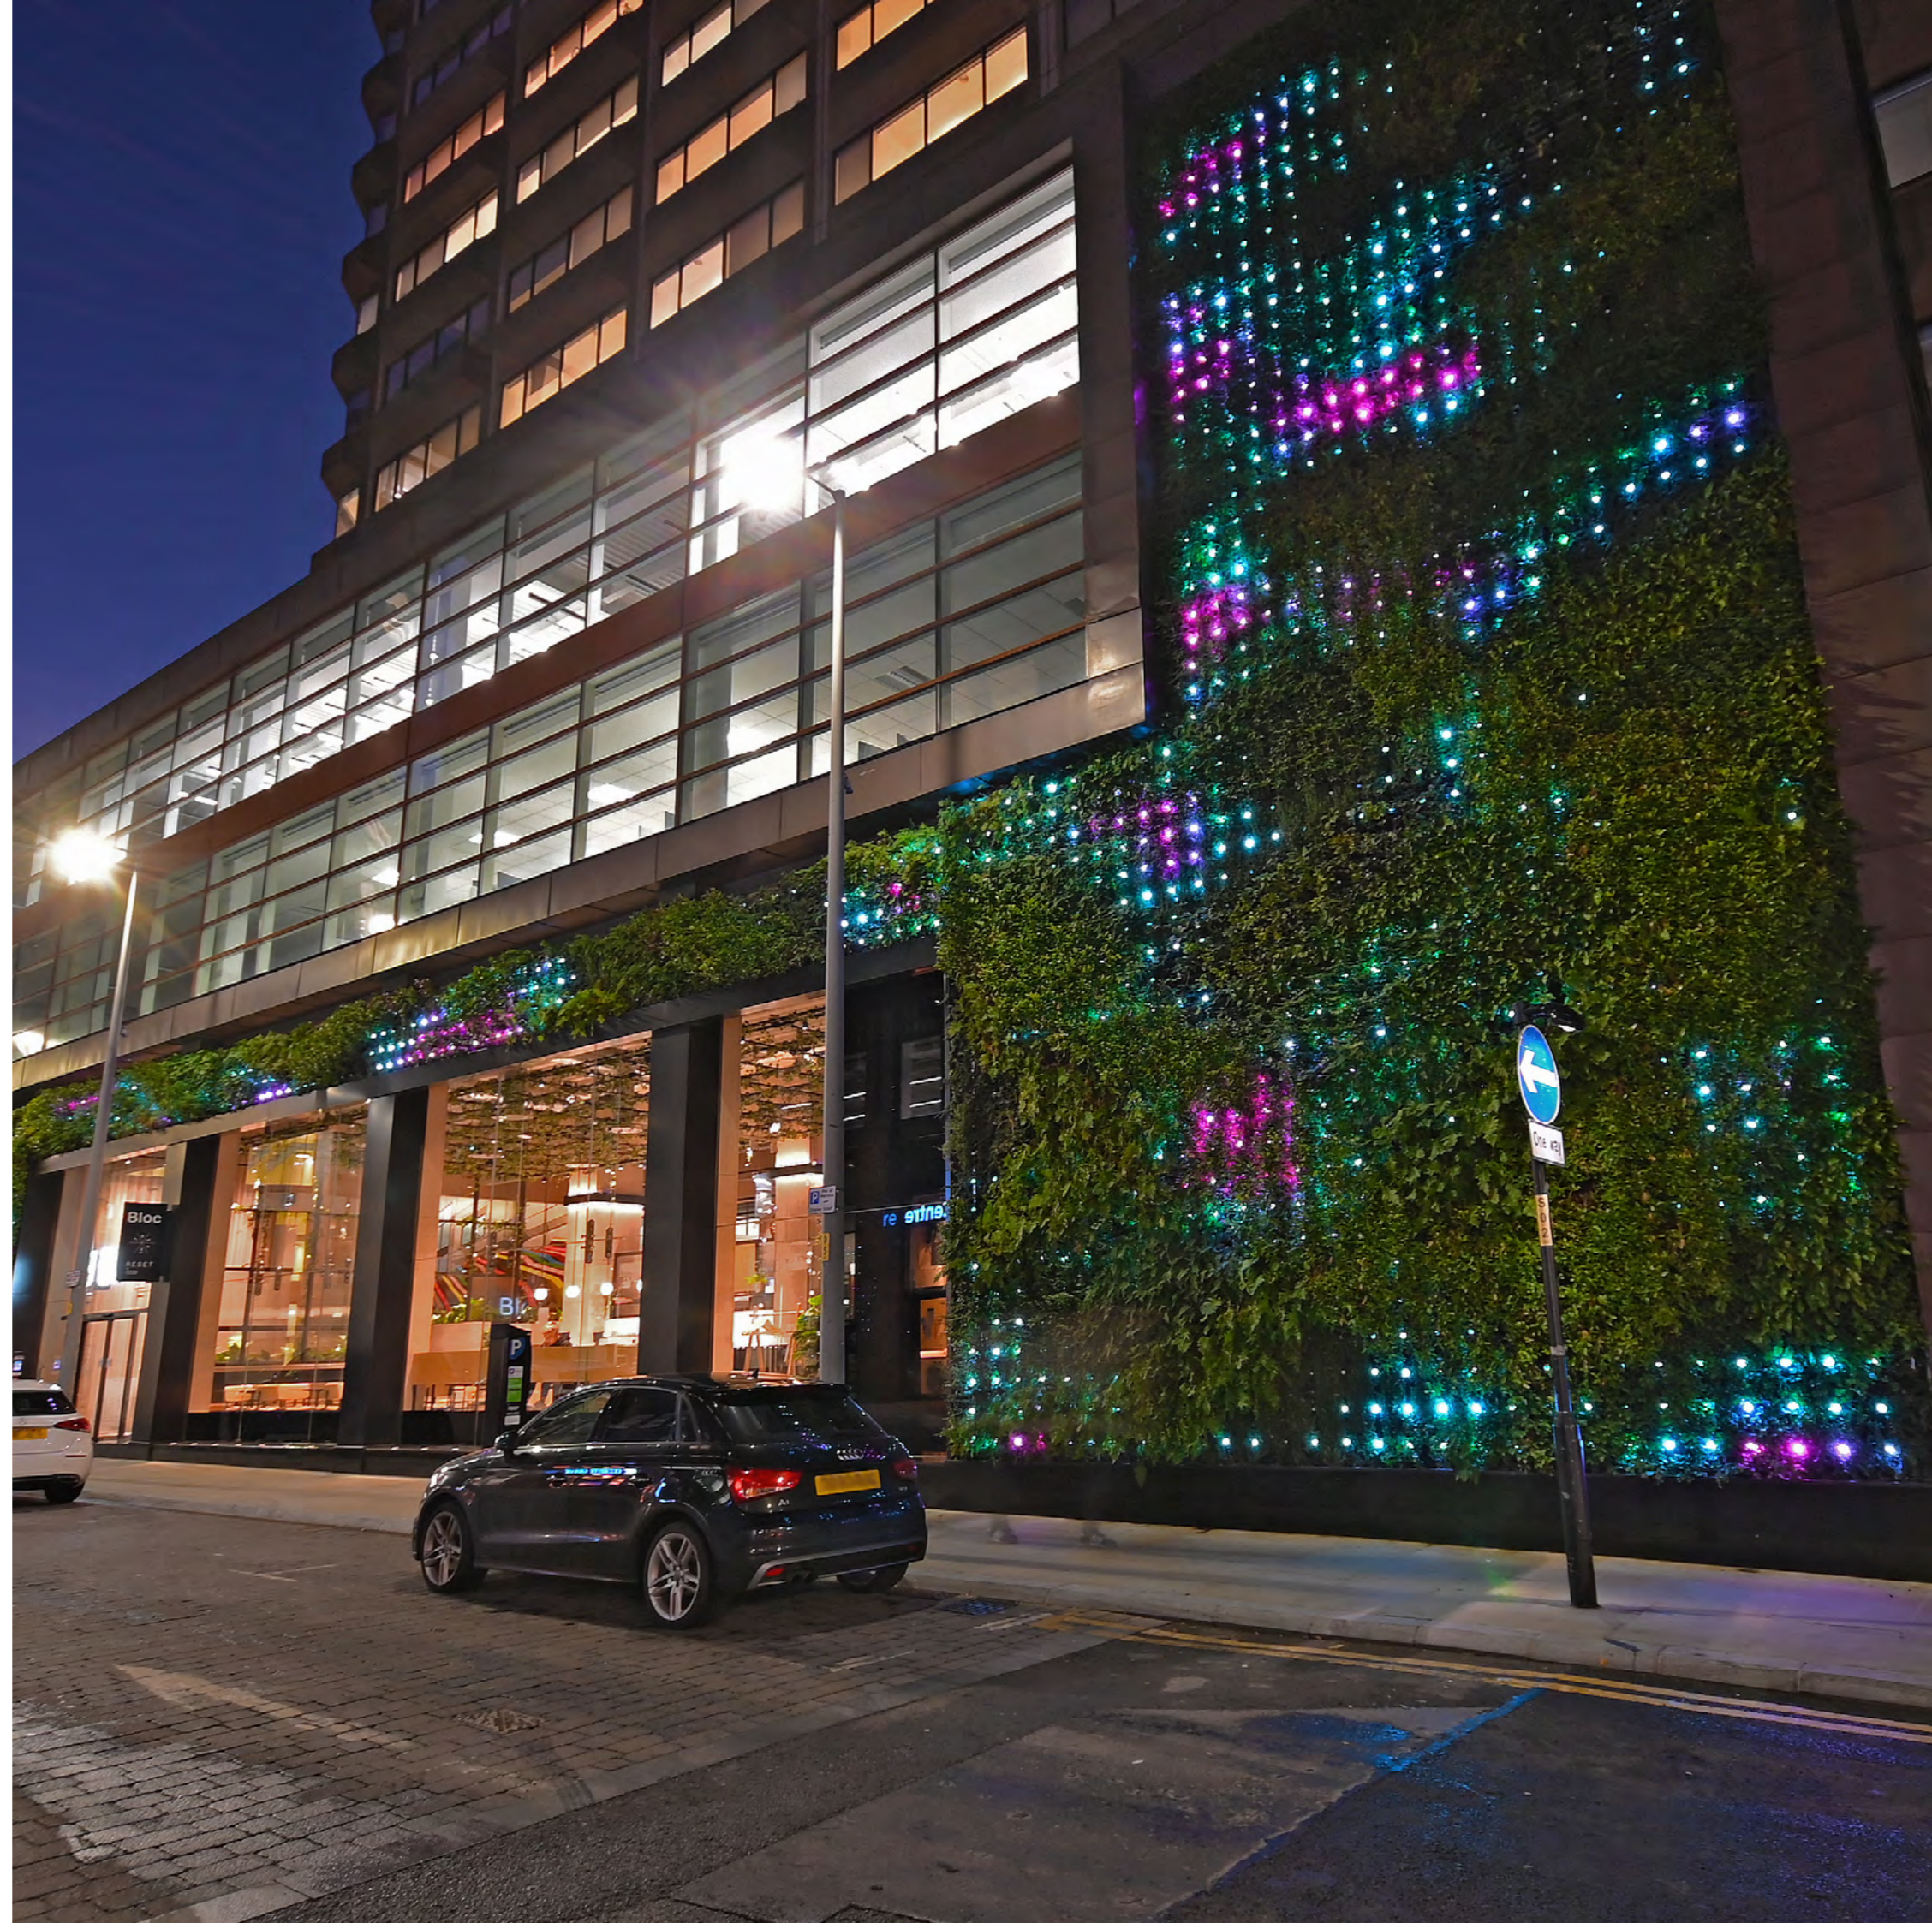

Ideally located between King Street and Market Street, Bloc is housed in a 16-storey building that used to be a standard office block. The visionary space now offers high-quality workspaces, with a wealth of shared features such as a state-of-the-art yoga studio, a sleep pod, an independent coffee shop and a garden in the foyer. Bloc also offers a cinema room, space for community events and co-working areas to encourage collaboration, while advanced technology will monitor and optimise air quality. Bloc's focus on sustainability is demonstrated through its innovative, two-storey living wall that provides oxygen and helps to reduce noise levels. A blue/green roof reduces the discharge of rainwater, with wildflowers to support biodiversity and offer an additional thermal barrier. Created in partnership with engineered water and climate management solutions specialist Polypipe, it is Manchester's first wildflower roof, with the aim to attract a rare native blue butterfly.

Client: Bruntwood Works

Lighting Designer: Luke Artingstall - Artin Light

LED Supplier: Color Kinetics and Lumenpulse

Photography: LITE LTD