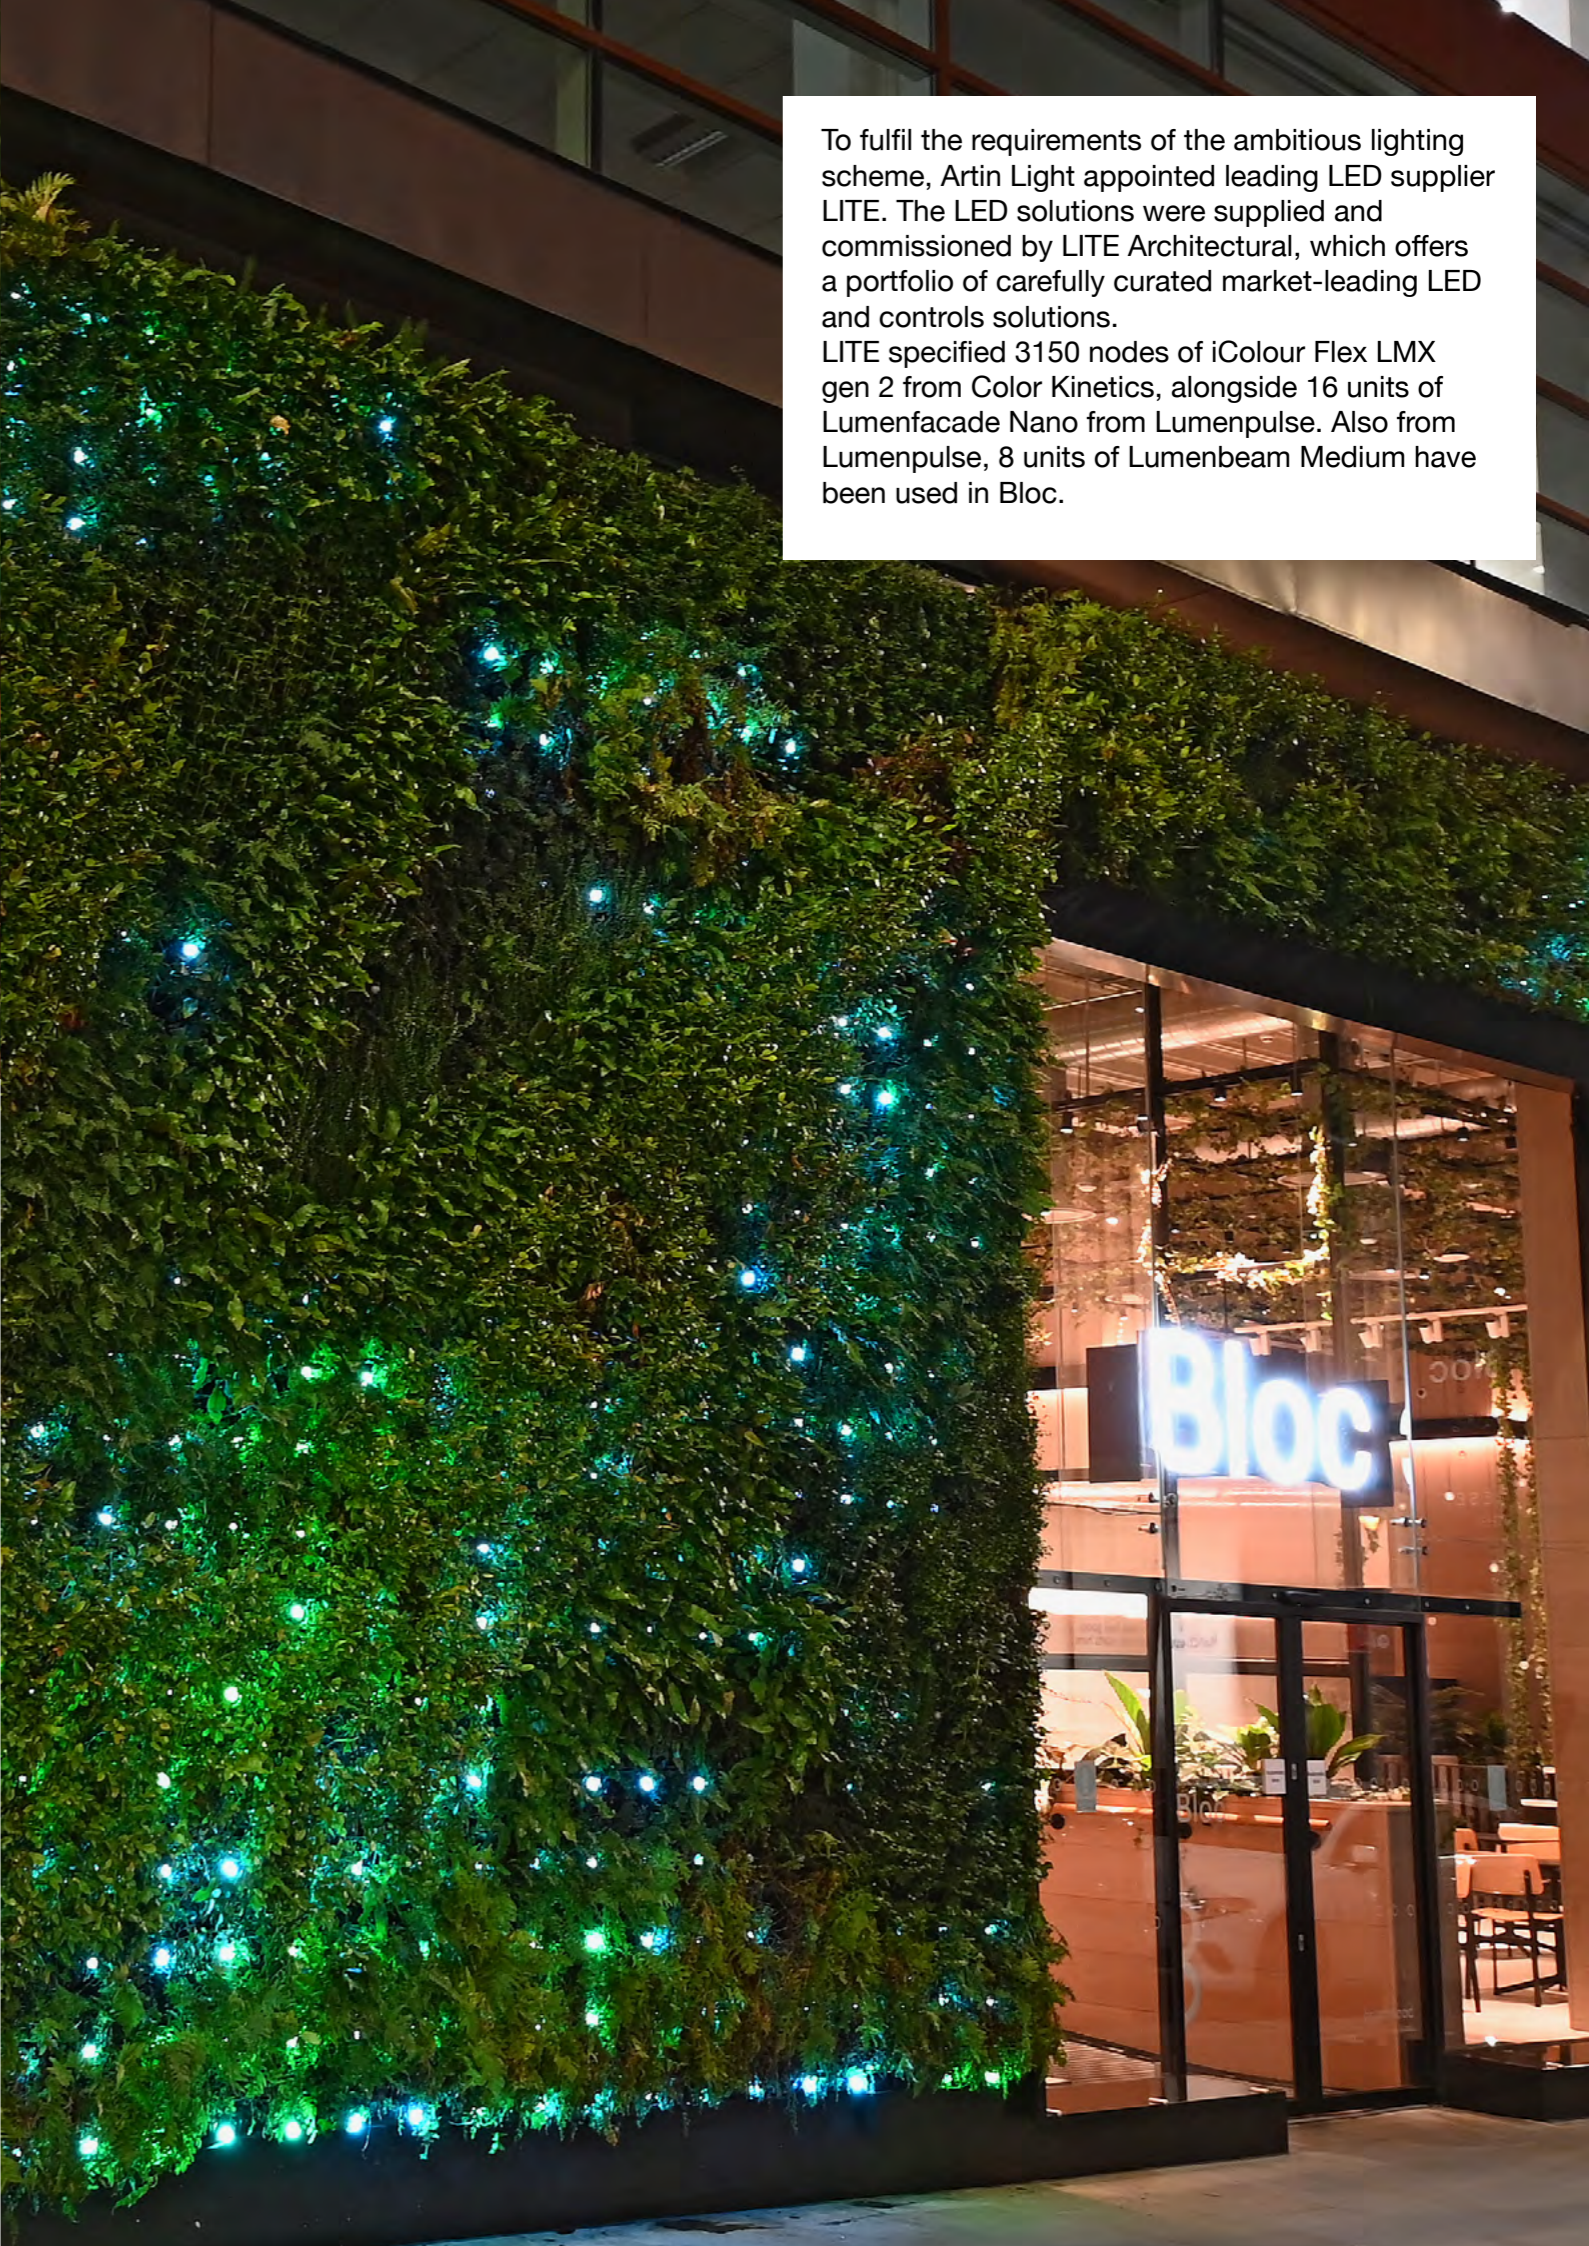

To fulfil the requirements of the ambitious lighting scheme, Artin Light appointed leading LED supplier LITE. The LED solutions were supplied and commissioned by LITE Architectural, which offers a portfolio of carefully curated market-leading LED and controls solutions. LITE specified 3150 nodes of iColour Flex LMX gen 2 from Color Kinetics, alongside 16 units of Lumenfacade Nano from Lumenpulse. Also from Lumenpulse, 8 units of Lumenbeam Medium have been used in Bloc.