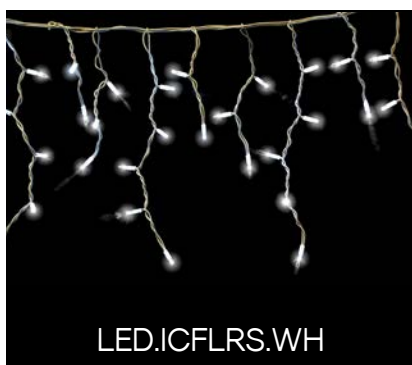

Product Description

Well proven and hugely successful the LED icicle Light range is perfect for intensely brilliant seasonal display lighting.

Great for use with cross streets, along canopies, around buildings, and even as a ceiling of light for the extra sparkle.

Product Detail

4 core 0.5mm rubber cable

Clear plastic with indent to protect and Disburse lights evenly

Encapsulated Low Voltage LED Lamp

Sealed plastic housing holding the two connectors

The 500mm drop LED icicle lights come with 150 LED Lamps across 45 strings. This is on a 5m long black or white rubber cable.

These are inter-connectable from one power source, and can be extended up to 12 sets (60m).

The lights themselves are available in White, Warm White or Blue with a 1 year guarantee.

The 1000mm drop LED icicle lights come with 300 LED Lamps across 45 strings. This is on a 5m long black or white rubber cable.

These are inter-connectable from one power source, and can be extended up to 8 sets (40m).

The lights themselves are available in White, Warm White or Blue with a 1 year guarantee.

Colours Available

Lights shown on white cable.