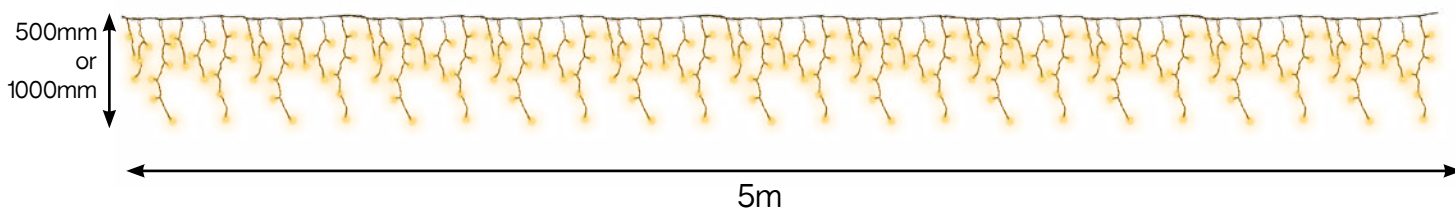

Product Specifications

- **Power Input:**
  230v
- **Watts:**
  9.2W per set.
- **Run Length:**
  5m length cable.
- **Environment:**
  Weatherproof - IP44
- **LED Colours:**
  Cool white,
  Warm white,
  Blue.
- **Extendable**
  500mm extends to 12 sets.
  1000mm extends to 8 sets.
- **Guarantee:**
  1 year guarantee
- **LED Lamp:**
  Encased in a silicon gel with a
  PVC membrane for weather
  resistance.
- **Lamp Amount:**
  150 per 500mm set.
  300 per 1000mm set.
- **Cable Colour:**
  Rubber cable colours available
  in black or white.
- **Maintenance:**
  Minimal.
- **Power Leads:**
  Sold Seperate.
- **Connectors:**
  Male & Female.
  Push in and screw closed.
- **Mounting:**
  Cable ties
  Catenary wire
- **Weight:**
  1 Kg per set.
- **Power Output:**
  9.2W per set.
- **Standards:**
  EN Standards.
- **Light Output:**
  Contact factory or see
  lite-ltd.co.uk
- **Rectifier**
  Needed.

Dimensions