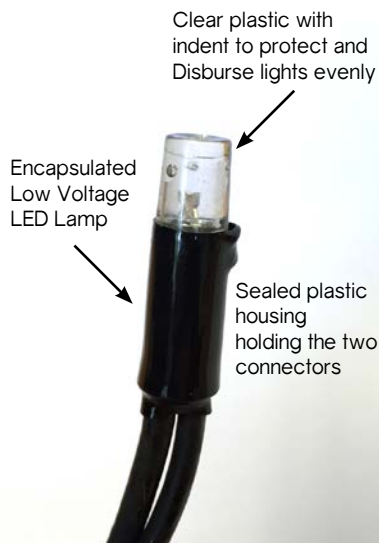

Product Description

Well proven and hugely successful the LED icicle Light range is perfect for intensely brilliant seasonal display lighting.

Great for use with cross streets, along canopies, around buildings, and even as a ceiling of light for the extra sparkle.

Having exceptional low energy consumption and minimal maintenance this product is the ideal long-term professional solution to effective illumination.

Each LED lamp is encased in a silicon gel with a PVC membrane making them weather and damage resistant, the cable is black or white rubber sheathed and the product conforms to the latest EN standards. Colours available are cool white, warm white or blue

Product Detail

4 core 0.5mm rubber cable

Clear plastic with indent to protect and Disburse lights evenly

Encapsulated Low Voltage LED Lamp

Sealed plastic housing holding the two connectors

The 500mm drop LED icicle lights come with 150 LED Lamps across 45 strings. This is on a 5m long black or white rubber cable.

These are inter-connectable from one power source, and can be extended up to 12 sets (60m).

The lights themselves are available in White, Warm White or Blue with a 1 year guarantee.

The 1000mm drop LED icicle lights come with 300 LED Lamps across 45 strings. This is on a 5m long black or white rubber cable.