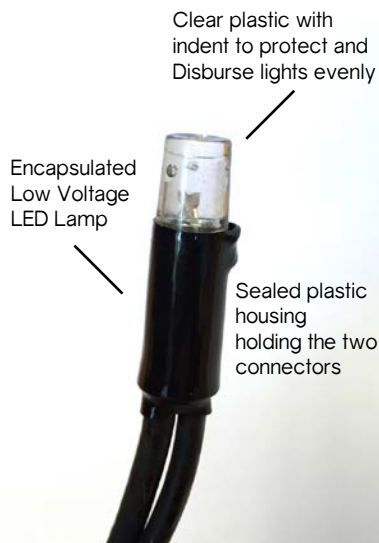

Product Description

Well proven and hugely successful the LED Curtain Light range is perfect for intensely brilliant seasonal display lighting.

Producing an enchanted sight with these stunning LED curtain lights. Be creative with these adaptable LED curtain lights, which can be used in unlimited locations.

Having exceptional low energy consumption and minimal maintenance this product is the ideal long-term professional solution to effective illumination.

Each LED lamp is encased in a silicon gel with a PVC membrane making them weather and damage resistant, the cable is available in black or white rubber sheathed and the product conforms to the latest EN standards. Colours available are cool white, warm white or blue

Product Detail

4 core 0.5mm rubber cable

Size	Rubber Cable Colour Options	LED Colour Options	LED per Set	wattage	Connectable
2m(w) x 1m(D)	White Black	Cool White Warm White	200	20w	10 sets
2m(w) x 3m(D)	White Black	Cool White Warm White	600	60w	3 sets
2m(w) x 5m(D)	White Black	Cool White Warm White	1000	100w	2 sets

Colours Available

Lights shown on white cable.